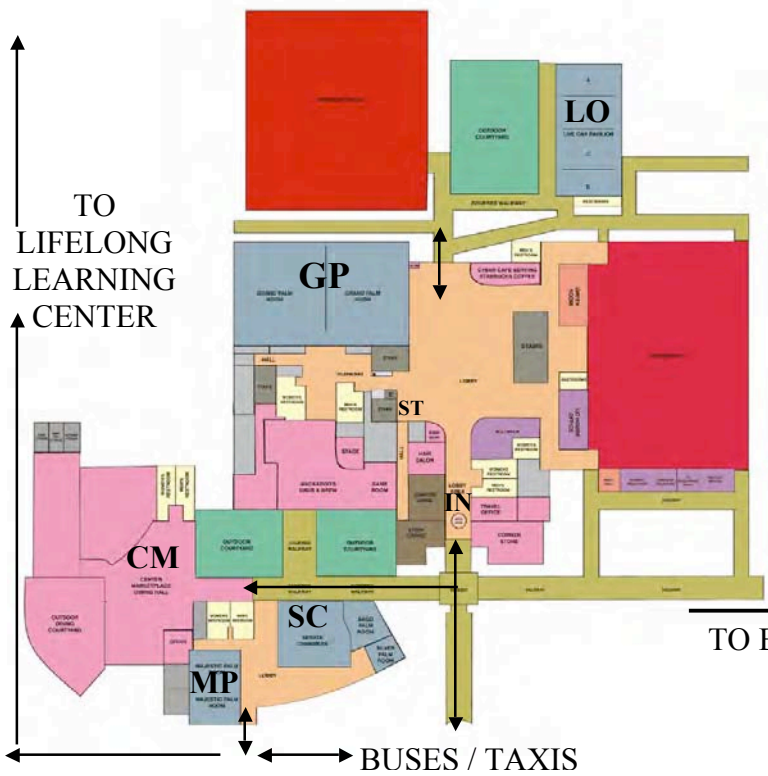

FLORIDA ATLANTIC UNIVERSITY

BA: Bank Atlantic
(Currency Exchange)

BK: Bookstore

CC: Copy Center

CE/LL: Continuing Education Hall /
Lifelong Learning Center

IN: Information Booth

LO: Live Oak Pavilion (Rooms A-D)

LY: Library

SC: Sanson Science Building

UC: University Center

(Partial Campus Map Only)

FAU UNIVERSITY CENTER

CM: Center Marketplace (Cafeteria)

GP: Grand Palm Room

IN: Information Desk

LO: Live Oak Pavilion (Rooms A-D)

MP: Majestic Palm Room

SC: Senate Chambers

ST: Stairs